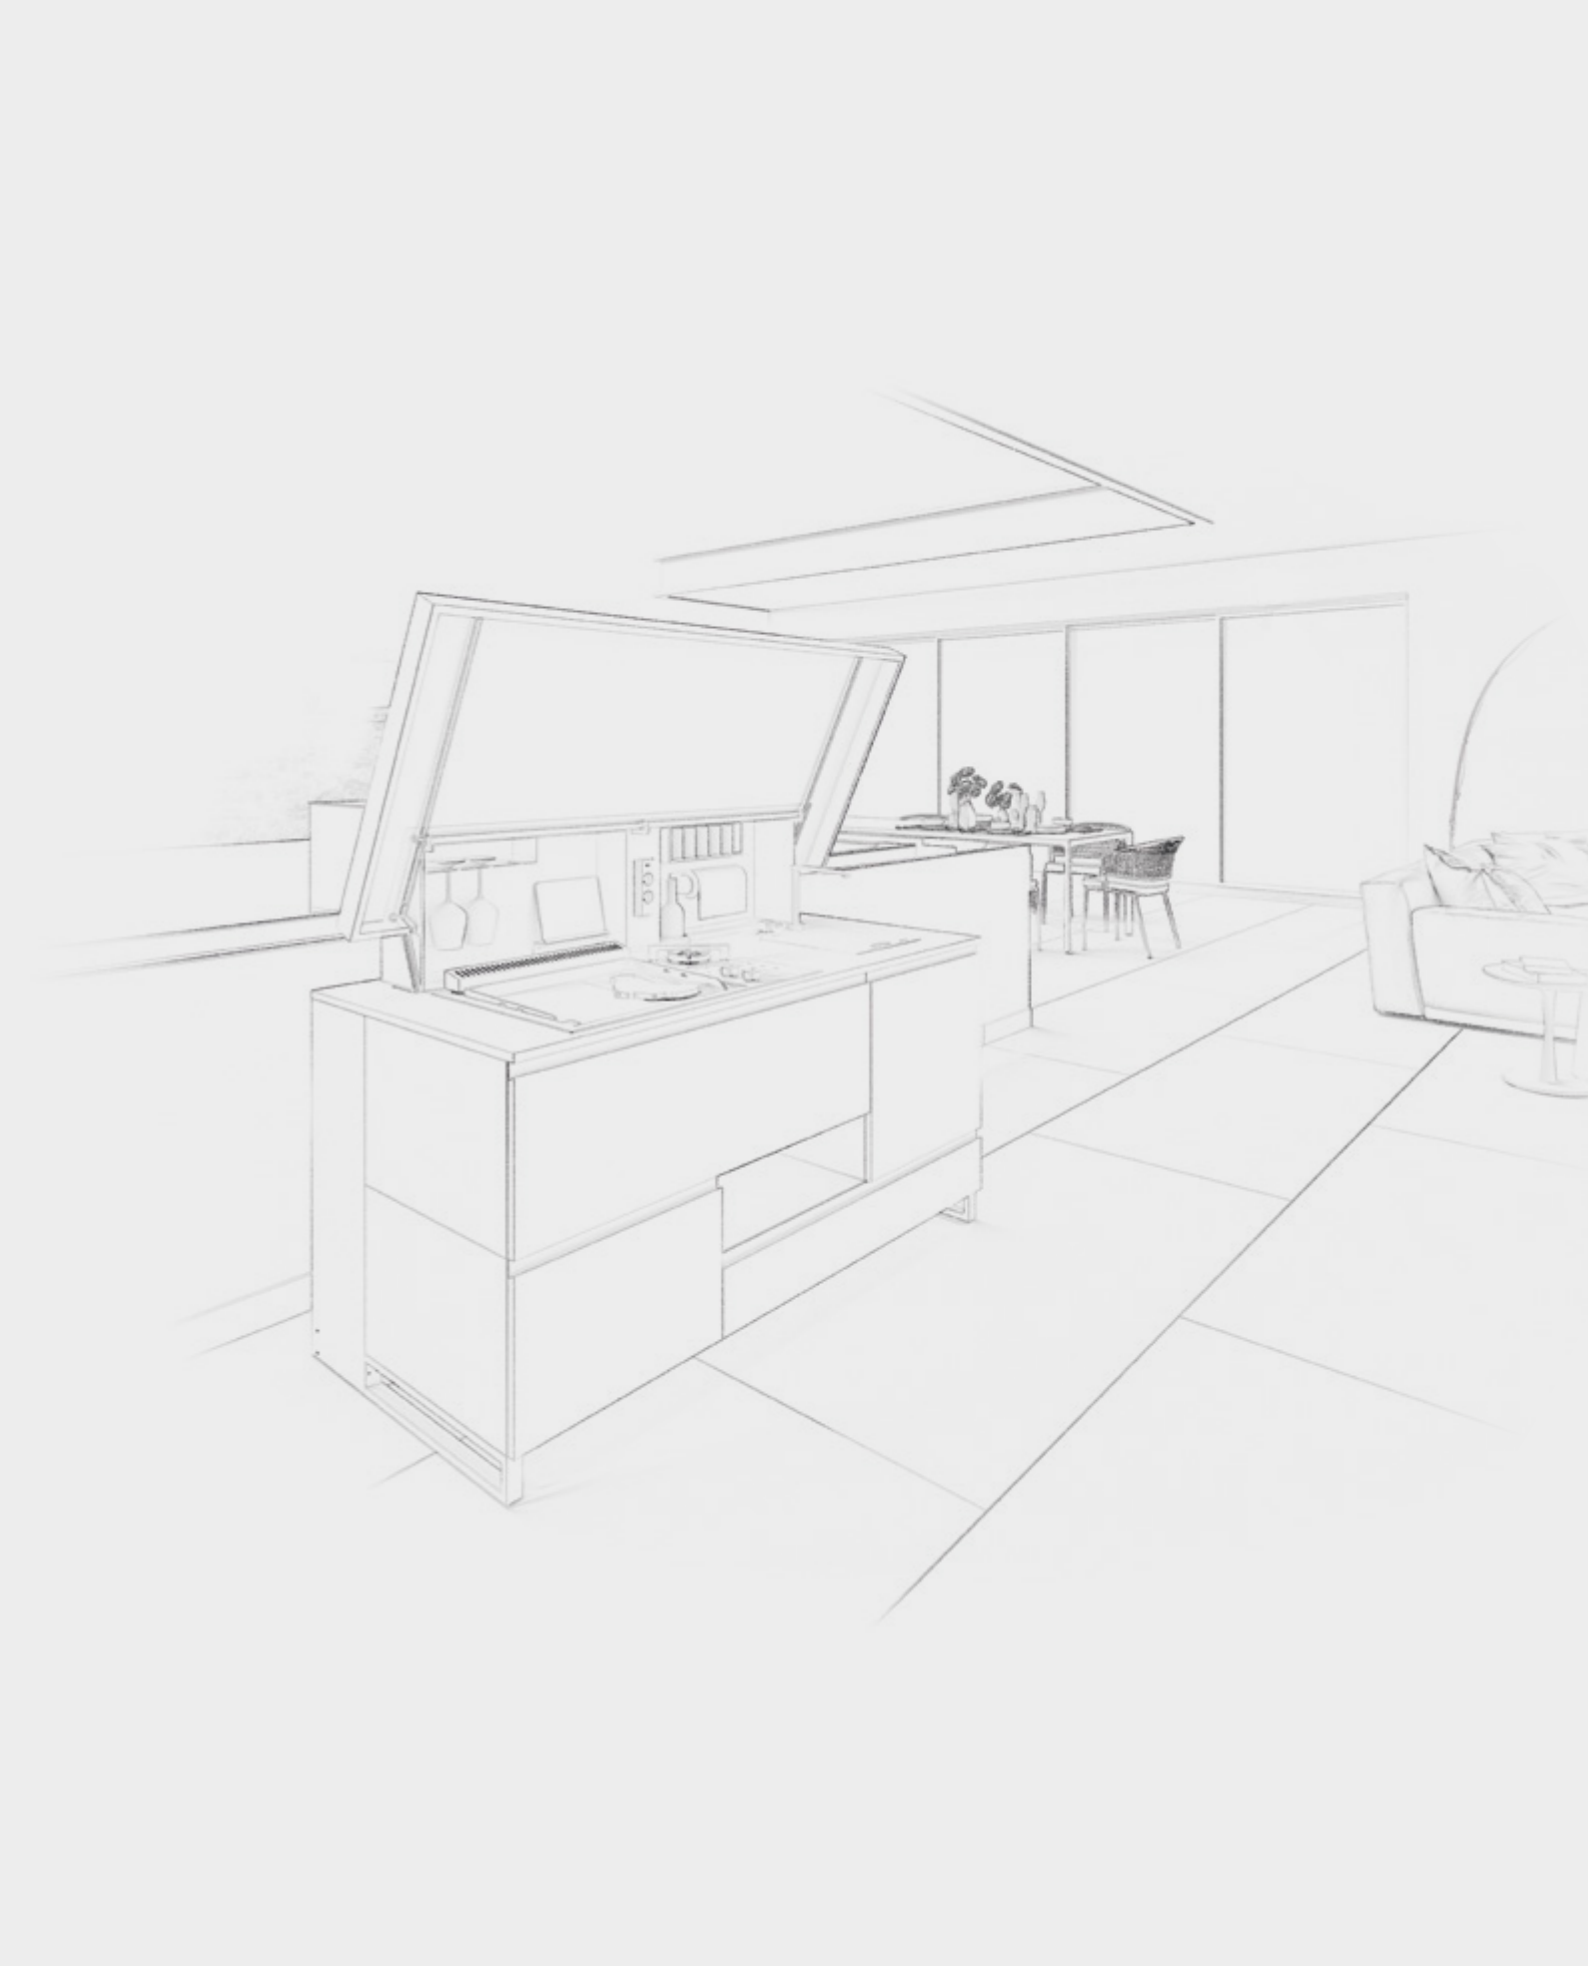

Ocean is an outdoor kitchen model with integrated barbecue, therefore designed to be placed in outdoor spaces. An innovative solution, whose configuration is based on an original concept of symmetry. The futuristic beauty of steel is the formal leitmotif, the ergonomic organization of spaces is the common denominator from the point of view of functionality.

Blue

RUBIK-UP

RVS

OUT
DOOR

RUBIK-UP

Rubik Up is ontstaan met als doel de moderne esthetiek en geavanceerde functionaliteit van de roestvrijstalen keukens uit de Vittinox collecties te integreren in diverse buitenruimtes. Dit omvat zelfs ruimtes met beperkte oppervlakken, waarbij alles wordt geconcentreerd in een zeer compacte "MONOBLOC" voorzien van grill apparatuur en spoelunit.

Rubik Up was born with the intention of transferring the contemporary aesthetics and advanced functionality of the stainless-steel kitchens of the Vittinox collections to the most varied outdoor spaces, including those that do not offer particularly large surfaces, concentrating them in a very compact "MONOBLOC" with a small footprint, therefore particularly easy to handle.