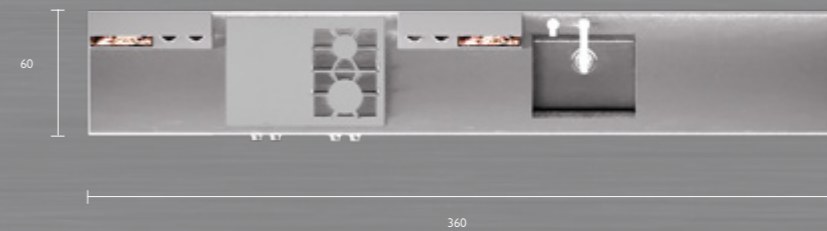

RUBIK

FRONT GREEP

PERSPECTIEF TEKENING voor-, zij- en bovenaanzicht

PERSPECTIVE DRAWING front, side and top view