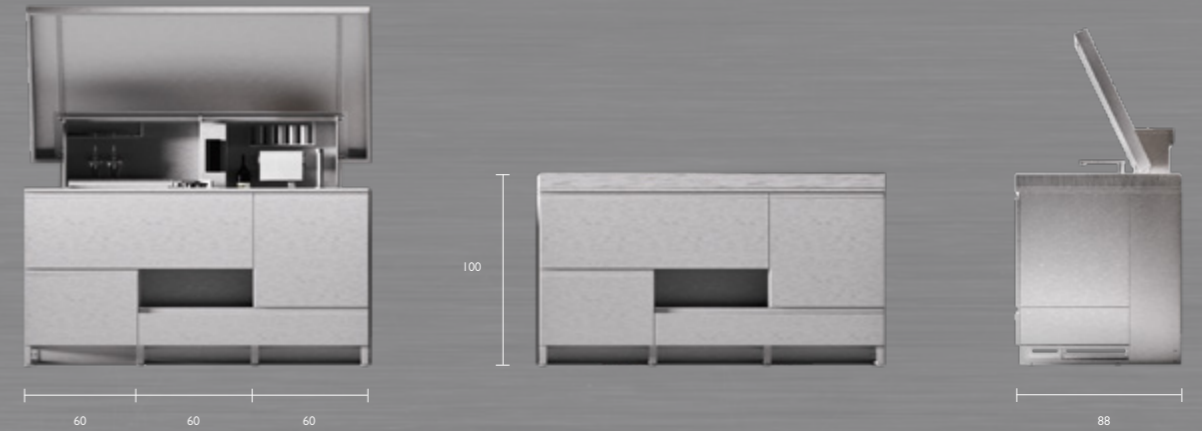

RUBIK-UP

FRONT GREEP

PERSPECTIEF TEKENING voor-, zij- en bovenaanzicht

PERSPECTIVE DRAWING front, side and top view

OUT
DOOR